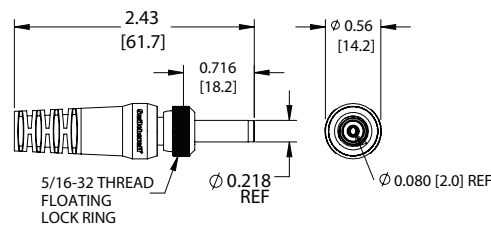

2-METER OFF-THE-SHELF DC POWER CABLES

NEW PRODUCT BULLETIN 620

PART NUMBER	PLUG TYPE	DETAIL DRAWING	CURRENT RATING	SEAL RATING	PIN I.D.	CABLE DIAMETER	PLUG TIP COLOR	MATING JACK PART NUMBERS
CARA761KS07984	Right Angle	Figure 1	5 Amps	IP68	0.100	0.195	Black	L712AS, L712RAS, PCL712AS
CARAS761KS07984	Right Angle	Figure 1	5 Amps	IP68	0.080	0.195	White	L722AS, L722RAS, PCL722AS
CARAS10KS07984	Right Angle	Figure 2	11 Amps	IP68	0.080	0.204	Blue	RAPC10S, RAPC10PS, RASH10PS, RASH10S, RASM10PS, RASM10S, RASPC10PS, RASPC10S, RASSM10PS, RASSM10S, ST10U, RAPC10U
CARAS1007984	Right Angle	Figure 3	11 Amps	Unrated	0.080	0.204	Blue	RAPC10, RAPC10P, RASH10, RASH10P, RASM10, RASM10P, RASPC10, RASPC10P, RASSM10, RASSM10P
CA761KS07984	Straight	Figure 4	5 Amps	IP68	0.100	0.195	Black	L712AS, L712RAS, PCL712AS
CAS761KS07984	Straight	Figure 4	5 Amps	IP68	0.080	0.195	White	L722AS, L722RAS, PCL722AS
CAS10KS07984	Straight	Figure 5	11 Amps	IP68	0.080	0.204	Blue	RAPC10S, RAPC10PS, RASH10PS, RASH10S, RASM10PS, RASM10S, RASPC10PS, RASPC10S, RASSM10PS, RASSM10S, ST10U, RAPC10U
CAS1007984	Straight	Figure 6	11 Amps	Unrated	0.080	0.204	Blue	RAPC10, RAPC10P, RASH10, RASH10P, RASM10, RASM10P, RASPC10, RASPC10P, RASSM10, RASSM10P

WIRING TABLE

POWER PLUG	WIRE COLOR
Tip	Red
Sleeve	Black

FIGURE 1

Sealed, Locking Plugs

FIGURE 2

Sealed, Locking, High Amperage Plugs

FIGURE 3

Non-Locking High Amperage Plugs

FIGURE 4

Sealed, Locking Plugs

FIGURE 5

Sealed, Locking, High Amperage Plugs

FIGURE 6

Non-Locking High Amperage Plugs

RoHS Compliant

ALL DIMENSIONS ARE FOR REFERENCE ONLY. UNITS SHOWN: in[mm]