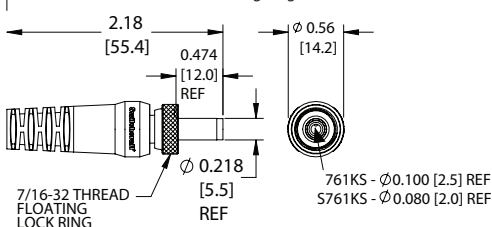

2-METER OFF-THE-SHELF DC POWER CABLES

NEW PRODUCT BULLETIN 620

PART NUMBER	PLUG TYPE	DETAIL DRAWING	CURRENT RATING	SEAL RATING	PIN I.D.	CABLE DIAMETER	PLUG TIP COLOR	MATING JACK PART NUMBERS
CARA761KS07984	Right Angle	Figure 1	5 Amps	IP68	0.100	0.195	Black	L712AS, L712RAS, PCL712AS
CARAS761KS07984	Right Angle	Figure 1	5 Amps	IP68	0.080	0.195	White	L722AS, L722RAS, PCL722AS
CARAS10KS07984	Right Angle	Figure 2	11 Amps	IP68	0.080	0.204	Blue	RAPC10S, RAPC10PS, RASH10PS, RASH10S, RASM10PS, RASM10S, RASPC10PS, RASPC10S, RASSM10PS, RASSM10S, ST10U, RAPC10U
CARAS1007984	Right Angle	Figure 3	11 Amps	Unrated	0.080	0.204	Blue	RAPC10, RAPC10P, RASH10, RASH10P, RASM10, RASM10P, RASPC10, RASPC10P, RASSM10, RASSM10P
CA761KS07984	Straight	Figure 4	5 Amps	IP68	0.100	0.195	Black	L712AS, L712RAS, PCL712AS
CAS761KS07984	Straight	Figure 4	5 Amps	IP68	0.080	0.195	White	L722AS, L722RAS, PCL722AS
CAS10KS07984	Straight	Figure 5	11 Amps	IP68	0.080	0.204	Blue	RAPC10S, RAPC10PS, RASH10PS, RASH10S, RASM10PS, RASM10S, RASPC10PS, RASPC10S, RASSM10PS, RASSM10S, ST10U, RAPC10U
CAS1007984	Straight	Figure 6	11 Amps	Unrated	0.080	0.204	Blue	RAPC10, RAPC10P, RASH10, RASH10P, RASM10, RASM10P, RASPC10, RASPC10P, RASSM10, RASSM10P

WIRING TABLE

POWER PLUG	WIRE COLOR
Tip	Red
Sleeve	Black

FIGURE 1

Sealed, Locking Plugs

FIGURE 2

Sealed, Locking, High Amperage Plugs

FIGURE 3

Non-Locking High Amperage Plugs

FIGURE 4

Sealed, Locking Plugs

FIGURE 5

Sealed, Locking, High Amperage Plugs

FIGURE 6

Non-Locking High Amperage Plugs

RoHS Compliant

ALL DIMENSIONS ARE FOR REFERENCE ONLY. UNITS SHOWN: in[mm]