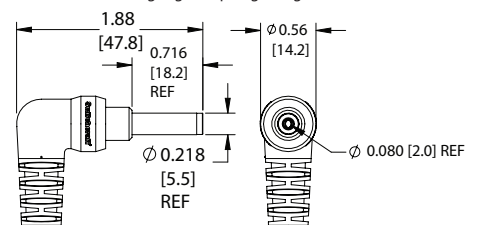

2-METER OFF-THE-SHELF DC POWER CABLES

NEW PRODUCT BULLETIN 620

PART NUMBER	PLUG TYPE	DETAIL DRAWING	CURRENT RATING	SEAL RATING	PIN I.D.	CABLE DIAMETER	PLUG TIP COLOR	MATING JACK PART NUMBERS
CARA761KS07984	Right Angle	Figure 1	5 Amps	IP68	0.100	0.195	Black	L712AS, L712RAS, PCL712AS
CARAS761KS07984	Right Angle	Figure 1	5 Amps	IP68	0.080	0.195	White	L722AS, L722RAS, PCL722AS
CARAS10KS07984	Right Angle	Figure 2	11 Amps	IP68	0.080	0.204	Blue	RAPC10S, RAPC10PS, RASH10PS, RASH10S, RASM10PS, RASM10S, RASPC10PS, RASPC10S, RASSM10PS, RASSM10S, ST10U, RAPC10U
CARAS1007984	Right Angle	Figure 3	11 Amps	Unrated	0.080	0.204	Blue	RAPC10, RAPC10P, RASH10, RASH10P, RASM10, RASM10P, RASPC10, RASPC10P, RASSM10, RASSM10P
CA761KS07984	Straight	Figure 4	5 Amps	IP68	0.100	0.195	Black	L712AS, L712RAS, PCL712AS
CAS761KS07984	Straight	Figure 4	5 Amps	IP68	0.080	0.195	White	L722AS, L722RAS, PCL722AS
CAS10KS07984	Straight	Figure 5	11 Amps	IP68	0.080	0.204	Blue	RAPC10S, RAPC10PS, RASH10PS, RASH10S, RASM10PS, RASM10S, RASPC10PS, RASPC10S, RASSM10PS, RASSM10S, ST10U, RAPC10U
CAS1007984	Straight	Figure 6	11 Amps	Unrated	0.080	0.204	Blue	RAPC10, RAPC10P, RASH10, RASH10P, RASM10, RASM10P, RASPC10, RASPC10P, RASSM10, RASSM10P

WIRING TABLE

POWER PLUG	WIRE COLOR
Tip	Red
Sleeve	Black

FIGURE 1

Sealed, Locking Plugs

FIGURE 2

Sealed, Locking, High Amperage Plugs

FIGURE 3

Non-Locking High Amperage Plugs

FIGURE 4

Sealed, Locking Plugs

FIGURE 5

Sealed, Locking, High Amperage Plugs

FIGURE 6

Non-Locking High Amperage Plugs

RoHS Compliant

ALL DIMENSIONS ARE FOR REFERENCE ONLY. UNITS SHOWN: in[mm]