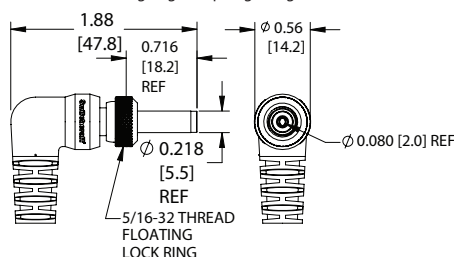

2-METER OFF-THE-SHELF DC POWER CABLES

NEW PRODUCT BULLETIN 620

PART NUMBER	PLUG TYPE	DETAIL DRAWING	CURRENT RATING	SEAL RATING	PIN I.D.	CABLE DIAMETER	PLUG TIP COLOR	MATING JACK PART NUMBERS
CARA761KS07984	Right Angle	Figure 1	5 Amps	IP68	0.100	0.195	Black	L712AS, L712RAS, PCL712AS
CARAS761KS07984	Right Angle	Figure 1	5 Amps	IP68	0.080	0.195	White	L722AS, L722RAS, PCL722AS
CARAS10KS07984	Right Angle	Figure 2	11 Amps	IP68	0.080	0.204	Blue	RAPC10S, RAPC10PS, RASH10PS, RASH10S, RASM10PS, RASM10S, RASPC10PS, RASPC10S, RASSM10PS, RASSM10S, ST10U, RAPC10U
CARAS1007984	Right Angle	Figure 3	11 Amps	Unrated	0.080	0.204	Blue	RAPC10, RAPC10P, RASH10, RASH10P, RASM10, RASM10P, RASPC10, RASPC10P, RASSM10, RASSM10P
CA761KS07984	Straight	Figure 4	5 Amps	IP68	0.100	0.195	Black	L712AS, L712RAS, PCL712AS
CAS761KS07984	Straight	Figure 4	5 Amps	IP68	0.080	0.195	White	L722AS, L722RAS, PCL722AS
CAS10KS07984	Straight	Figure 5	11 Amps	IP68	0.080	0.204	Blue	RAPC10S, RAPC10PS, RASH10PS, RASH10S, RASM10PS, RASM10S, RASPC10PS, RASPC10S, RASSM10PS, RASSM10S, ST10U, RAPC10U
CAS1007984	Straight	Figure 6	11 Amps	Unrated	0.080	0.204	Blue	RAPC10, RAPC10P, RASH10, RASH10P, RASM10, RASM10P, RASPC10, RASPC10P, RASSM10, RASSM10P

WIRING TABLE

POWER PLUG	WIRE COLOR
Tip	Red
Sleeve	Black

FIGURE 1

Sealed, Locking Plugs

FIGURE 2

Sealed, Locking, High Amperage Plugs

FIGURE 3

Non-Locking High Amperage Plugs

FIGURE 4

Sealed, Locking Plugs

FIGURE 5

Sealed, Locking, High Amperage Plugs

FIGURE 6

Non-Locking High Amperage Plugs

RoHS Compliant

ALL DIMENSIONS ARE FOR REFERENCE ONLY. UNITS SHOWN: in[mm]