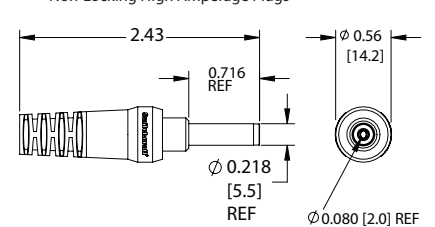

2-METER OFF-THE-SHELF DC POWER CABLES

NEW PRODUCT BULLETIN 620

PART NUMBER	PLUG TYPE	DETAIL DRAWING	CURRENT RATING	SEAL RATING	PIN I.D.	CABLE DIAMETER	PLUG TIP COLOR	MATING JACK PART NUMBERS
CARA761KS07984	Right Angle	Figure 1	5 Amps	IP68	0.100	0.195	Black	L712AS, L712RAS, PCL712AS
CARAS761KS07984	Right Angle	Figure 1	5 Amps	IP68	0.080	0.195	White	L722AS, L722RAS, PCL722AS
CARAS10KS07984	Right Angle	Figure 2	11 Amps	IP68	0.080	0.204	Blue	RAPC10S, RAPC10PS, RASH10PS, RASH10S, RASM10PS, RASM10S, RASPC10PS, RASPC10S, RASSM10PS, RASSM10S, ST10U, RAPC10U
CARAS1007984	Right Angle	Figure 3	11 Amps	Unrated	0.080	0.204	Blue	RAPC10, RAPC10P, RASH10, RASH10P, RASM10, RASM10P, RASPC10, RASPC10P, RASSM10, RASSM10P
CA761KS07984	Straight	Figure 4	5 Amps	IP68	0.100	0.195	Black	L712AS, L712RAS, PCL712AS
CAS761KS07984	Straight	Figure 4	5 Amps	IP68	0.080	0.195	White	L722AS, L722RAS, PCL722AS
CAS10KS07984	Straight	Figure 5	11 Amps	IP68	0.080	0.204	Blue	RAPC10S, RAPC10PS, RASH10PS, RASH10S, RASM10PS, RASM10S, RASPC10PS, RASPC10S, RASSM10PS, RASSM10S, ST10U, RAPC10U
CAS1007984	Straight	Figure 6	11 Amps	Unrated	0.080	0.204	Blue	RAPC10, RAPC10P, RASH10, RASH10P, RASM10, RASM10P, RASPC10, RASPC10P, RASSM10, RASSM10P

WIRING TABLE

POWER PLUG	WIRE COLOR
Tip	Red
Sleeve	Black

FIGURE 1

Sealed, Locking Plugs

FIGURE 2

Sealed, Locking, High Amperage Plugs

FIGURE 3

Non-Locking High Amperage Plugs

FIGURE 4

Sealed, Locking Plugs

FIGURE 5

Sealed, Locking, High Amperage Plugs

FIGURE 6

Non-Locking High Amperage Plugs

RoHS Compliant

ALL DIMENSIONS ARE FOR REFERENCE ONLY. UNITS SHOWN: in[mm]